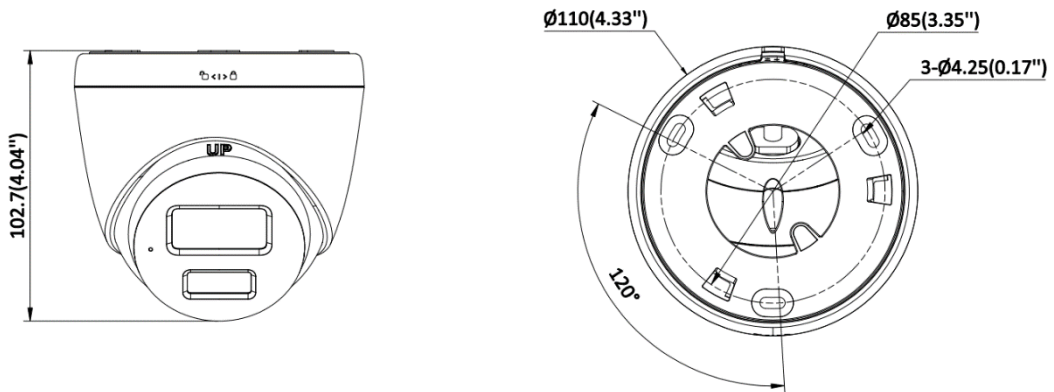

▪ **Dimension**

Unit:mm

▪ **Accessory**

▪ **Optional**

DS-1272ZJ-110-TRS Wall mount	DS-1275ZJ-SUS Vertical pole mount	DS-1276ZJ-SUS Corner mount	DS-1280ZJ-S Junction box	DS-1281ZJ-S Inclined ceiling mount